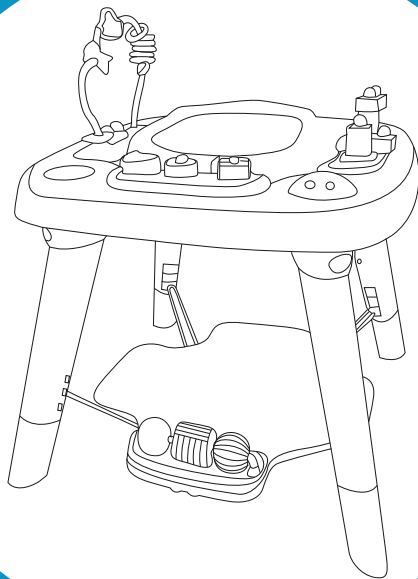

NEW

Play Center

Item 4300 (BC09)

EUROPEAN STANDARDS
EN71-1,2,3 EN IEC62115 EN14036

Your child's safety depends on you. Proper product's use cannot be assured unless you follow these instructions.

DO NOT USE THIS PRODUCT BEFORE YOU READ AND UNDERSTAND THESE INSTRUCTIONS

Η ασφάλεια του παιδιού σας εξαρτάται από εσάς. Η σωστή χρήση του προϊόντος προϋποθέτει την ανάγνωση των οδηγιών χρήσης.

ΜΗΝ ΧΡΗΣΙΜΟΠΟΙΗΣΕΤΕ ΤΟ ΠΡΟΪΟΝ ΑΝ ΠΡΩΤΑ ΔΕ ΔΙΑΒΑΣΕΤΕ ΚΑΙ ΚΑΤΑΝΟΗΣΕΤΕ ΠΛΗΡΩΣ ΤΙΣ ΟΔΗΓΙΕΣ