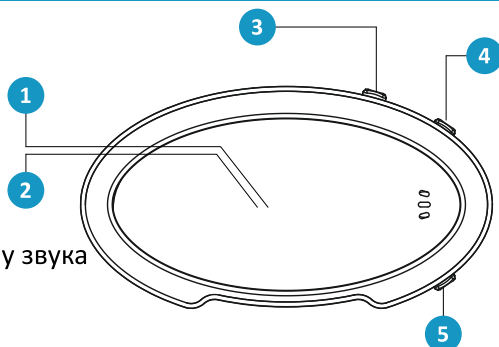

1. LED light | Φως LED
  LED светлина | ЛЕД светло
2. Main button | Κεντρικό κουμπί
  Основен бутон | Главно дугме
3. Volume button | Πλήκτρο έντασης
  Бутон за сила на звука | Дугме за јачину звука
4. Mode button | Πλήκτρο λειτουργίας
  Бутон за режим | Режим дугме
5. Timing switch | Χρονοδιακόπτης
  Πревключвател за време | Прекидач времена